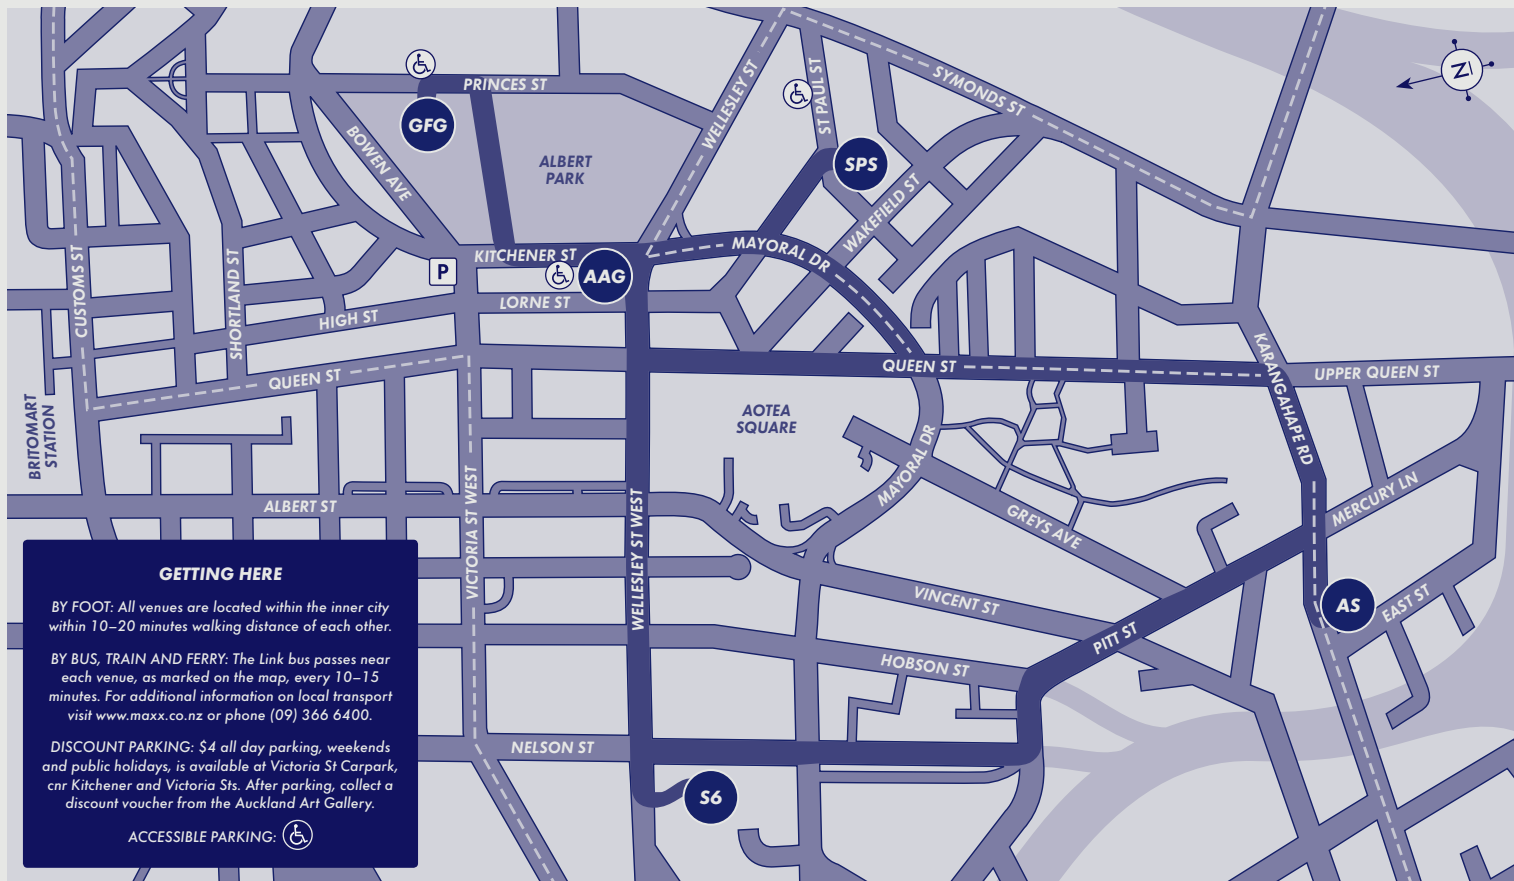

VENUE MAP

AAG AUCKLAND ART GALLERY

AS ARTSPACE

S6 SHED 6

GFG THE GEORGE FRASER GALLERY

SPS ST PAUL ST

--- LINK BUS

GETTING HERE

BY FOOT: All venues are located within the inner city within 10–20 minutes walking distance of each other.

BY BUS, TRAIN AND FERRY: The Link bus passes near each venue, as marked on the map, every 10–15 minutes. For additional information on local transport visit www.maxx.co.nz or phone (09) 366 6400.

DISCOUNT PARKING: \$4 all day parking, weekends and public holidays, is available at Victoria St Carpark, cnr Kitchener and Victoria Sts. After parking, collect a discount voucher from the Auckland Art Gallery.

ACCESSIBLE PARKING: 